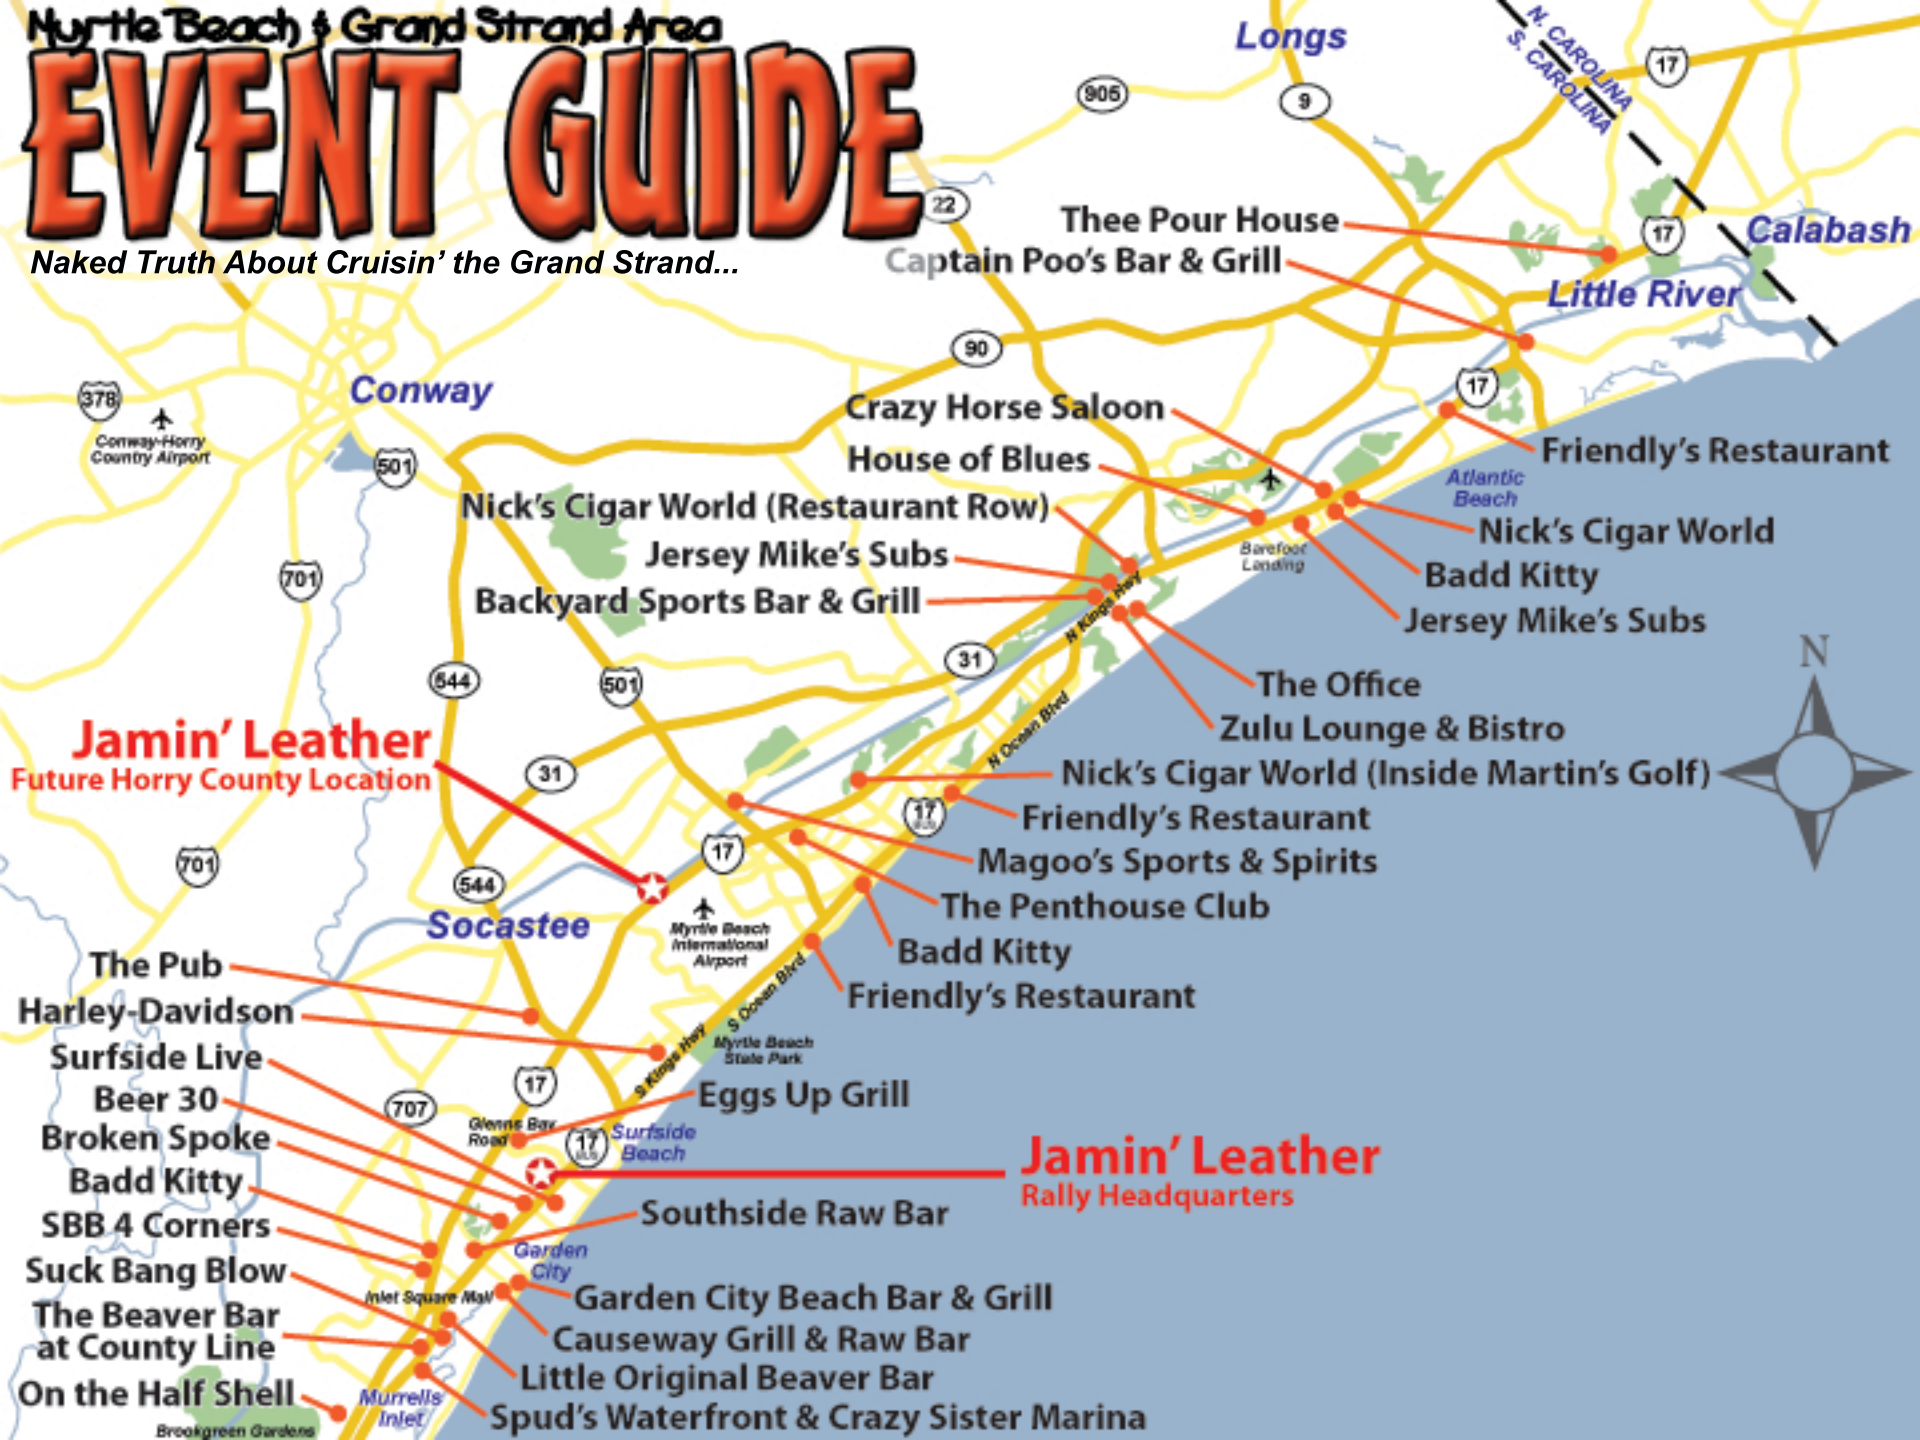

# Myrtle Beach & Grand Strand Area EVENT GUIDE

Naked Truth About Cruisin' the Grand Strand...

**Jamin' Leather**  
Future Horry County Location

**Jamin' Leather**  
Rally Headquarters

- The Pub
- Harley-Davidson
- Surfside Live
- Beer 30
- Broken Spoke
- Badd Kitty
- SBB 4 Corners
- Suck Bang Blow
- The Beaver Bar
- at County Line
- On the Half Shell

- Nick's Cigar World (Restaurant Row)
- Jersey Mike's Subs
- Backyard Sports Bar & Grill

- Crazy Horse Saloon
- House of Blues

- Thee Pour House
- Captain Poo's Bar & Grill

- Friendly's Restaurant
- Nick's Cigar World
- Badd Kitty
- Jersey Mike's Subs

- The Office
- Zulu Lounge & Bistro

- Nick's Cigar World (Inside Martin's Golf)
- Friendly's Restaurant
- Magoo's Sports & Spirits

- The Penthouse Club
- Badd Kitty
- Friendly's Restaurant

- Eggs Up Grill

- Southside Raw Bar

- Garden City Beach Bar & Grill

- Causeway Grill & Raw Bar

- Little Original Beaver Bar

- Spud's Waterfront & Crazy Sister Marina